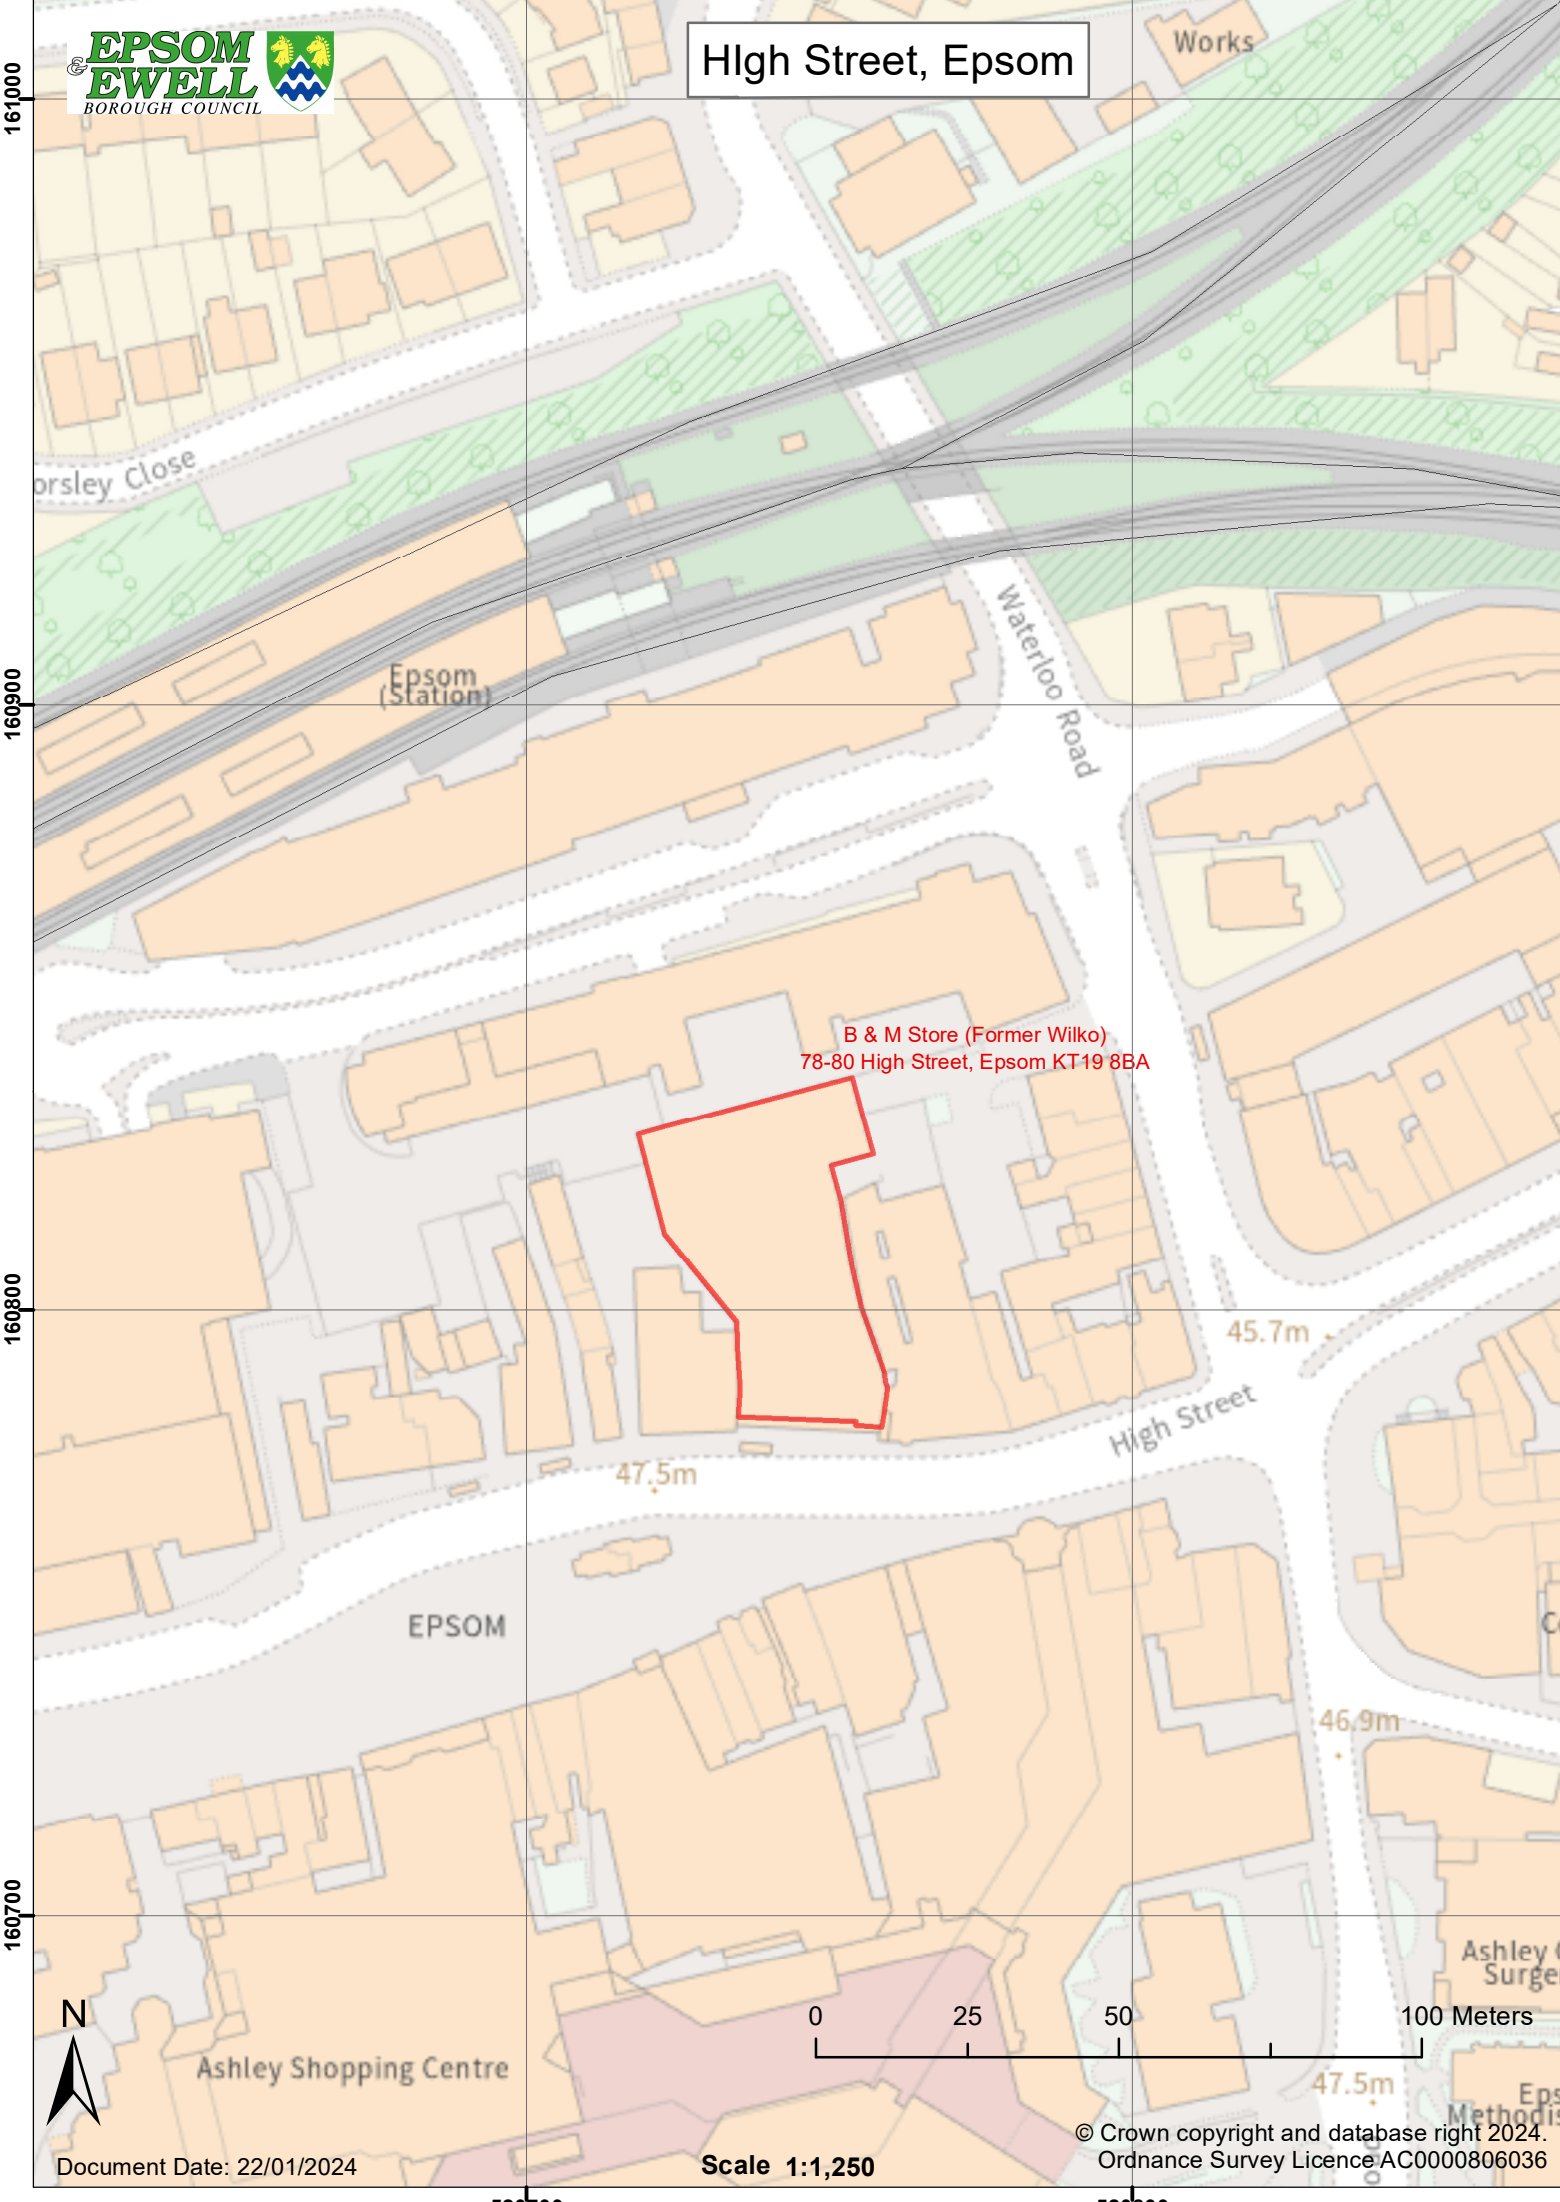

High Street, Epsom

Works

Epsley Close

Epsom (Station)

Waterloo Road

B & M Store (Former Wilko)
78-80 High Street, Epsom KT19 8BA

47.5m

45.7m

High Street

EPSOM

46.9m

Ashley Shopping Centre

Ashley Surge

Epsom Methodist

47.5m